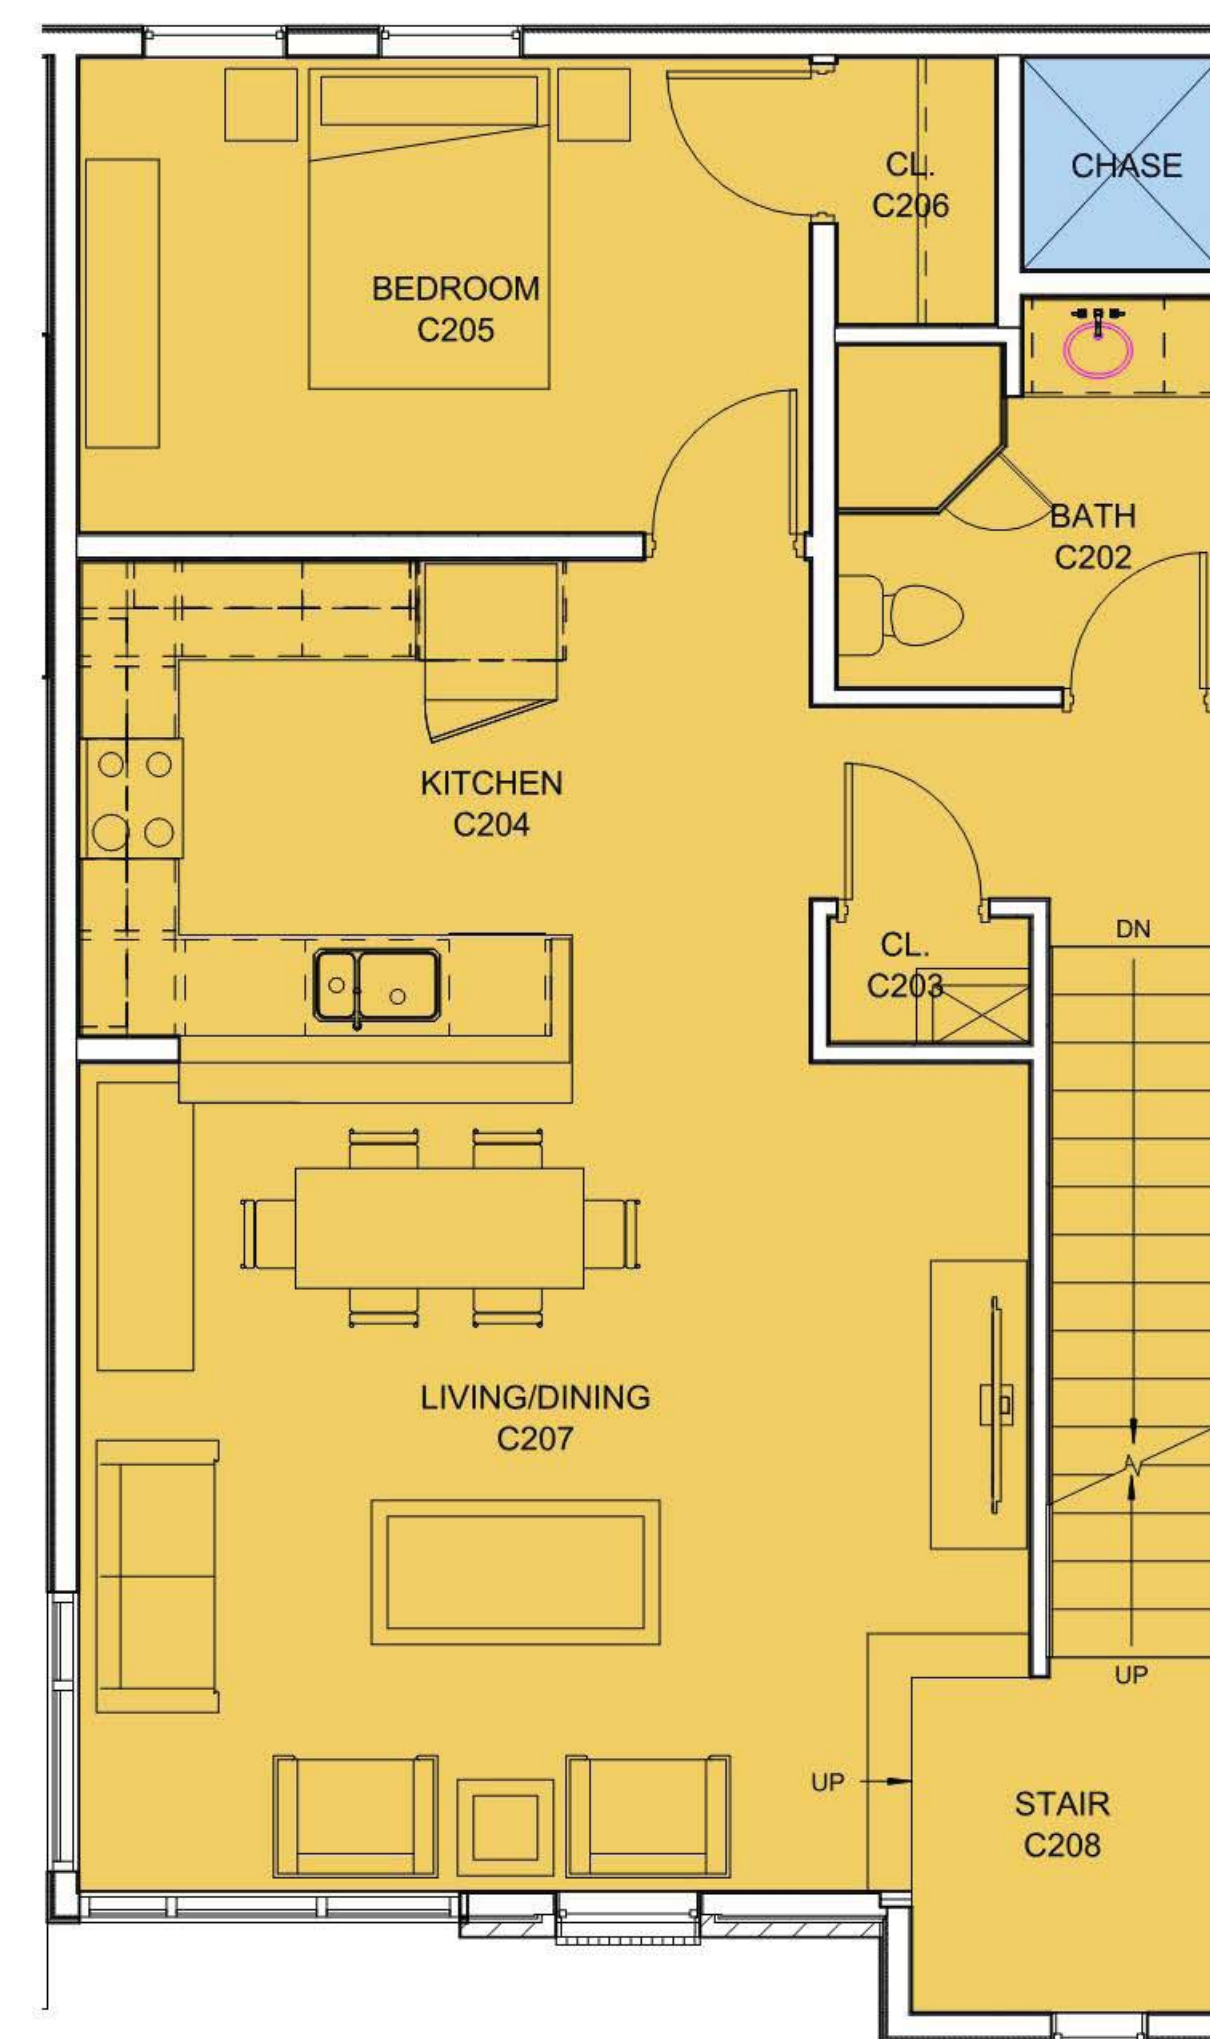

MDHA BORDEAUX TOWNHOMES
Nashville, TN
08.09.2017

EOA
ARCHITECTS
humanizing design®

MDHA BORDEAUX TOWNHOMES
Nashville, TN
08.09.2017

UNIT C -THIRD FLOOR -STACKED UNIT
600 NSF
1,500 NSF TOTAL UNIT C

UNIT C -SECOND FLOOR -STACKED UNIT
872 NSF 20 TOTAL

UNIT B -GROUND FLOOR UNIT PLAN
1,230 NSF 2 TOTAL

UNIT A -GROUND FLOOR UNIT
744 NSF 18 TOTAL

MDHA BORDEAUX TOWNHOMES
Nashville, TN
08.09.2017