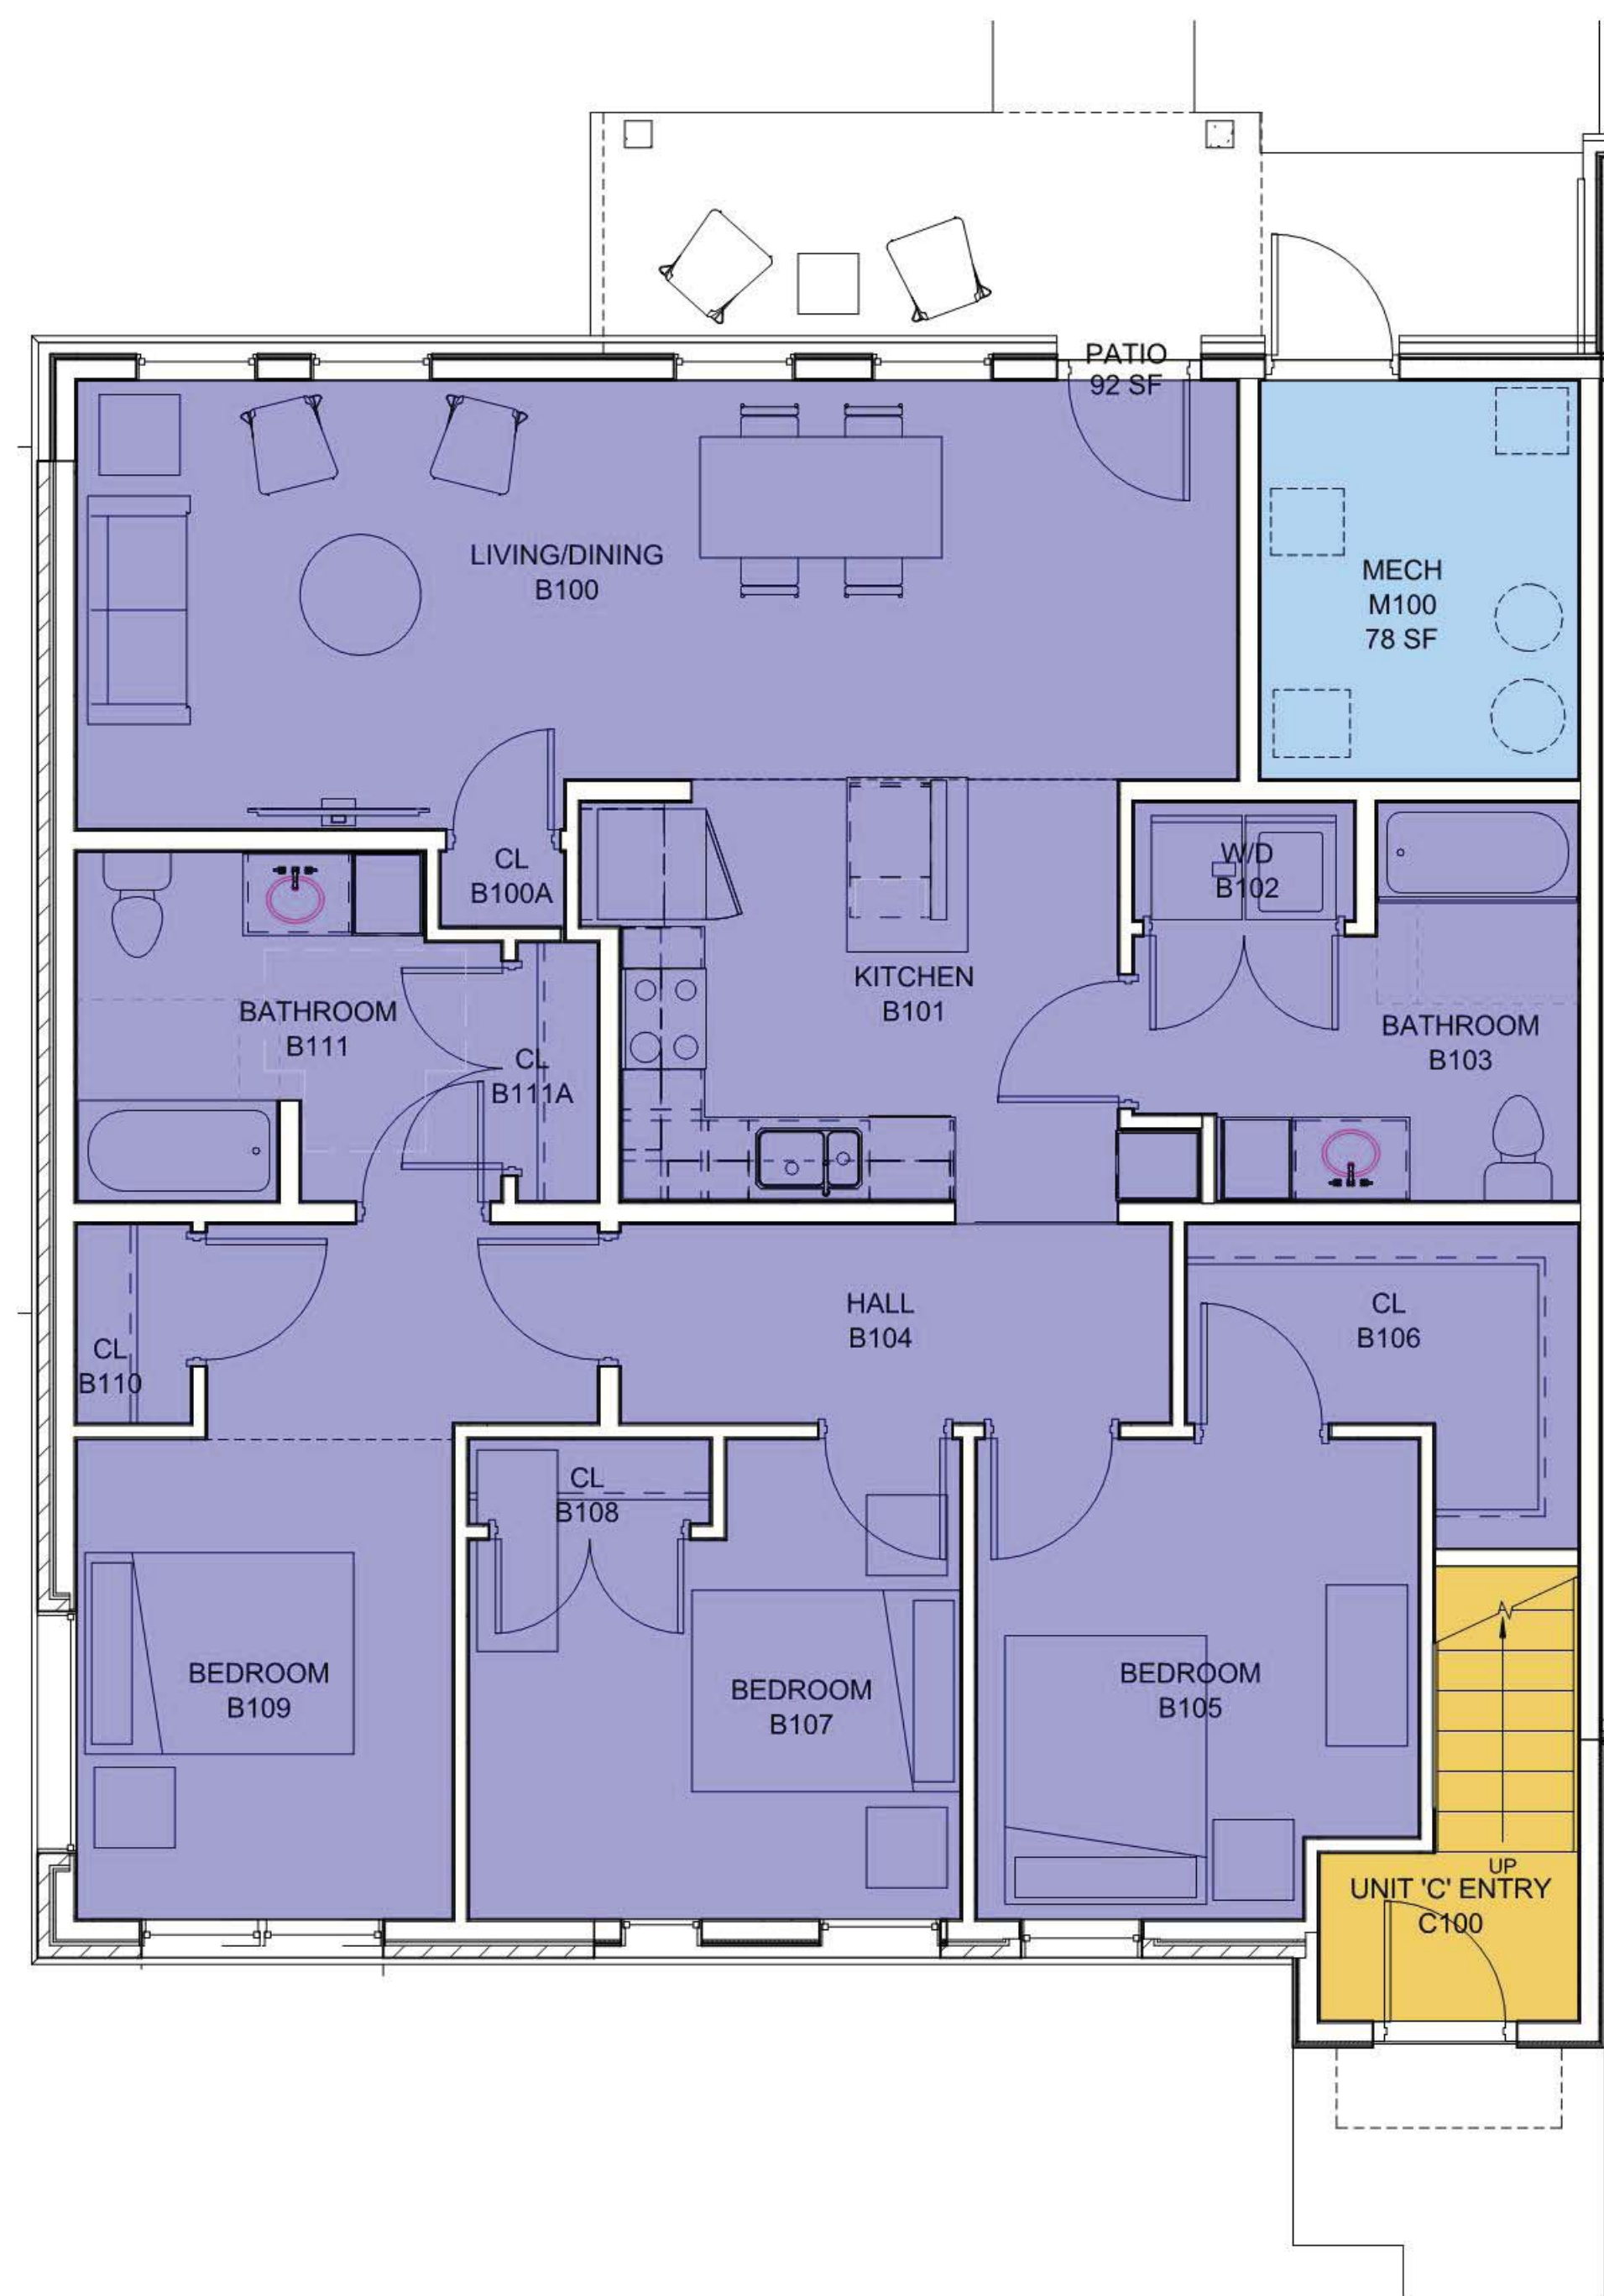

MDHA BORDEAUX TOWNHOMES
Nashville, TN
08.09.2017

EOA
ARCHITECTS
humanizing design®

MDHA BORDEAUX TOWNHOMES
Nashville, TN
08.09.2017

UNIT C -THIRD FLOOR -STACKED UNIT
600 NSF
1,500 NSF TOTAL UNIT C

UNIT C -SECOND FLOOR -STACKED UNIT
872 NSF 20 TOTAL

UNIT B -GROUND FLOOR UNIT PLAN
1,230 NSF 2 TOTAL

UNIT A -GROUND FLOOR UNIT
744 NSF 18 TOTAL

MDHA BORDEAUX TOWNHOMES
Nashville, TN
08.09.2017