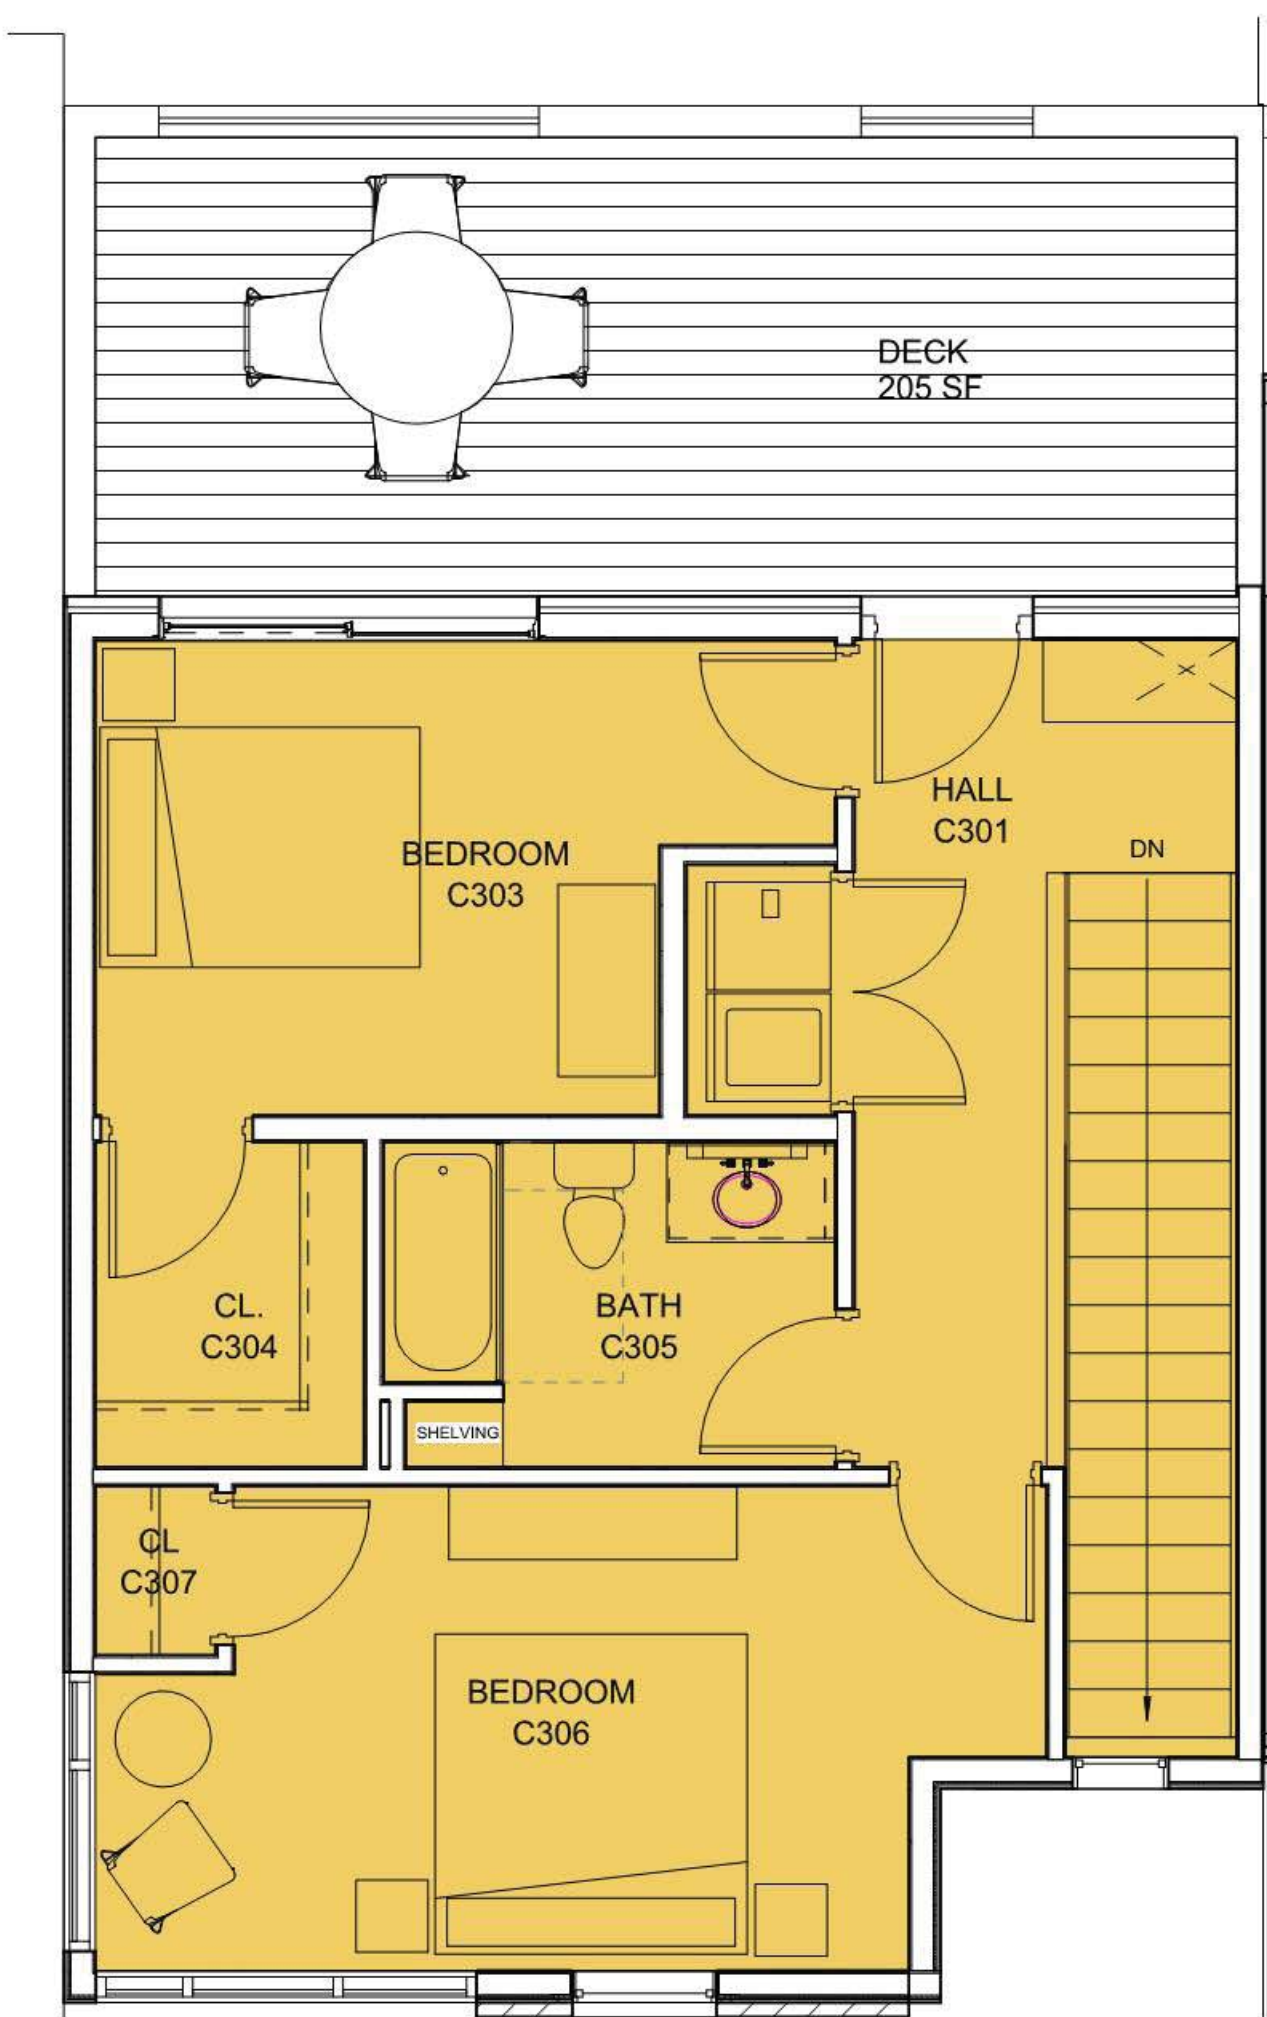

MDHA BORDEAUX TOWNHOMES
Nashville, TN
08.09.2017

EOA
ARCHITECTS
humanizing design®

MDHA BORDEAUX TOWNHOMES
Nashville, TN
08.09.2017

UNIT C -THIRD FLOOR -STACKED UNIT
600 NSF
1,500 NSF TOTAL UNIT C

UNIT C -SECOND FLOOR -STACKED UNIT
872 NSF 20 TOTAL

UNIT B -GROUND FLOOR UNIT PLAN
1,230 NSF 2 TOTAL

UNIT A -GROUND FLOOR UNIT
744 NSF 18 TOTAL

MDHA BORDEAUX TOWNHOMES
Nashville, TN
08.09.2017