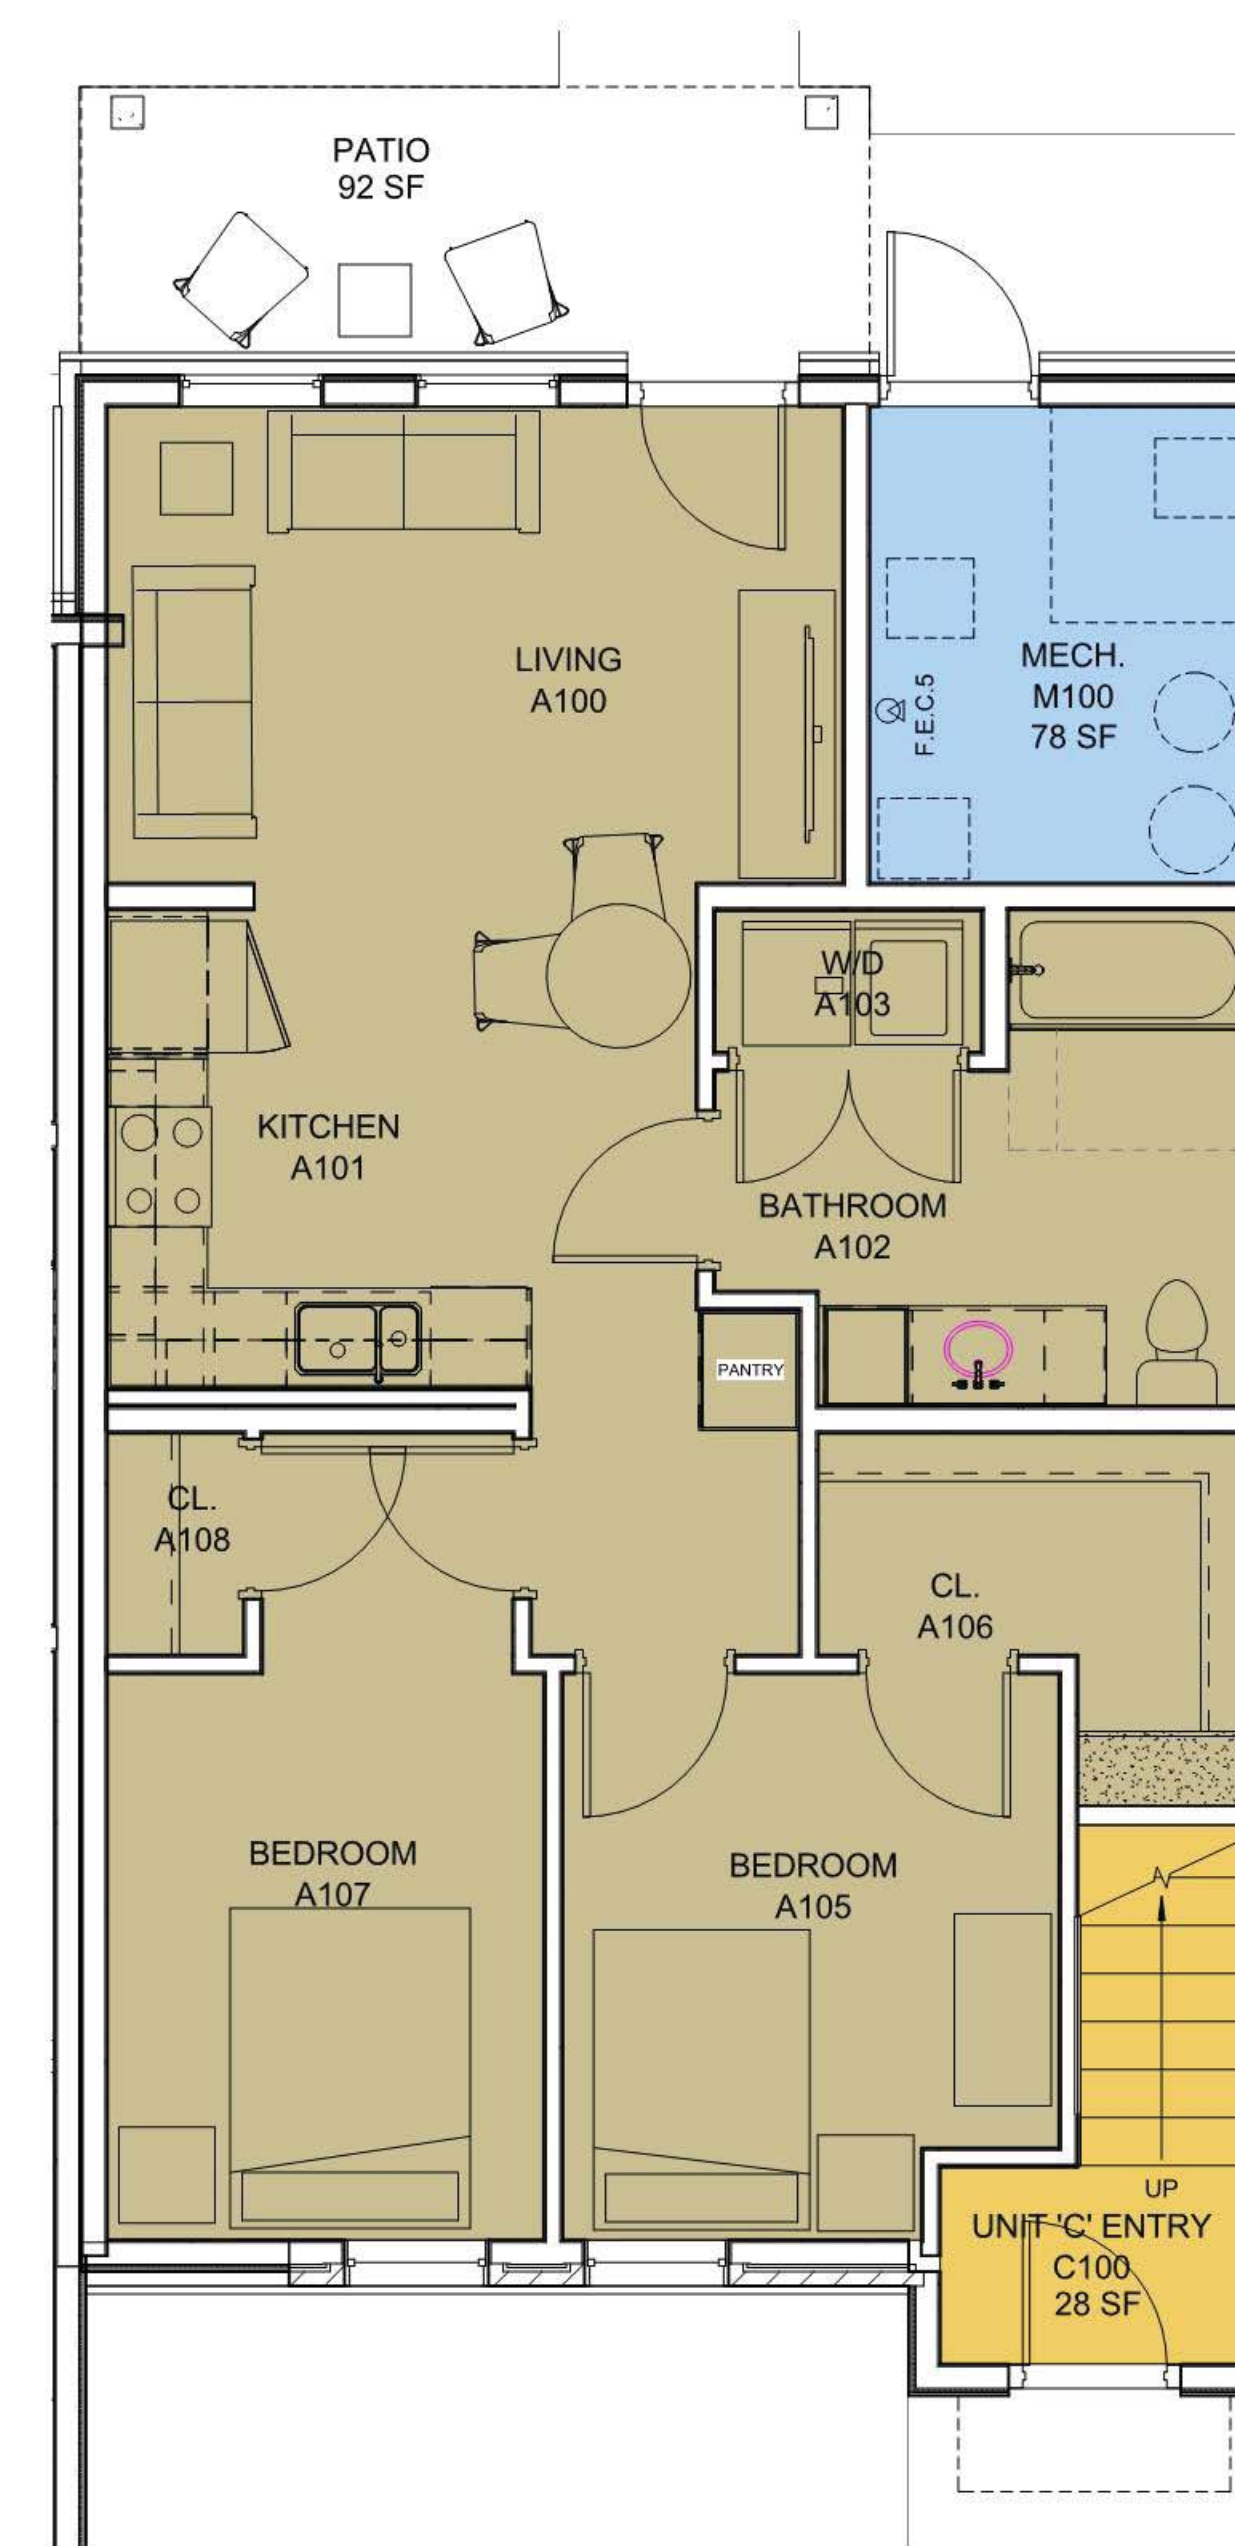

MDHA BORDEAUX TOWNHOMES
Nashville, TN
08.09.2017

EOA
ARCHITECTS
humanizing design®

MDHA BORDEAUX TOWNHOMES
Nashville, TN
08.09.2017

UNIT C -THIRD FLOOR -STACKED UNIT
600 NSF
1,500 NSF TOTAL UNIT C

UNIT C -SECOND FLOOR -STACKED UNIT
872 NSF 20 TOTAL

UNIT B -GROUND FLOOR UNIT PLAN
1,230 NSF 2 TOTAL

UNIT A -GROUND FLOOR UNIT
744 NSF 18 TOTAL

MDHA BORDEAUX TOWNHOMES
Nashville, TN
08.09.2017