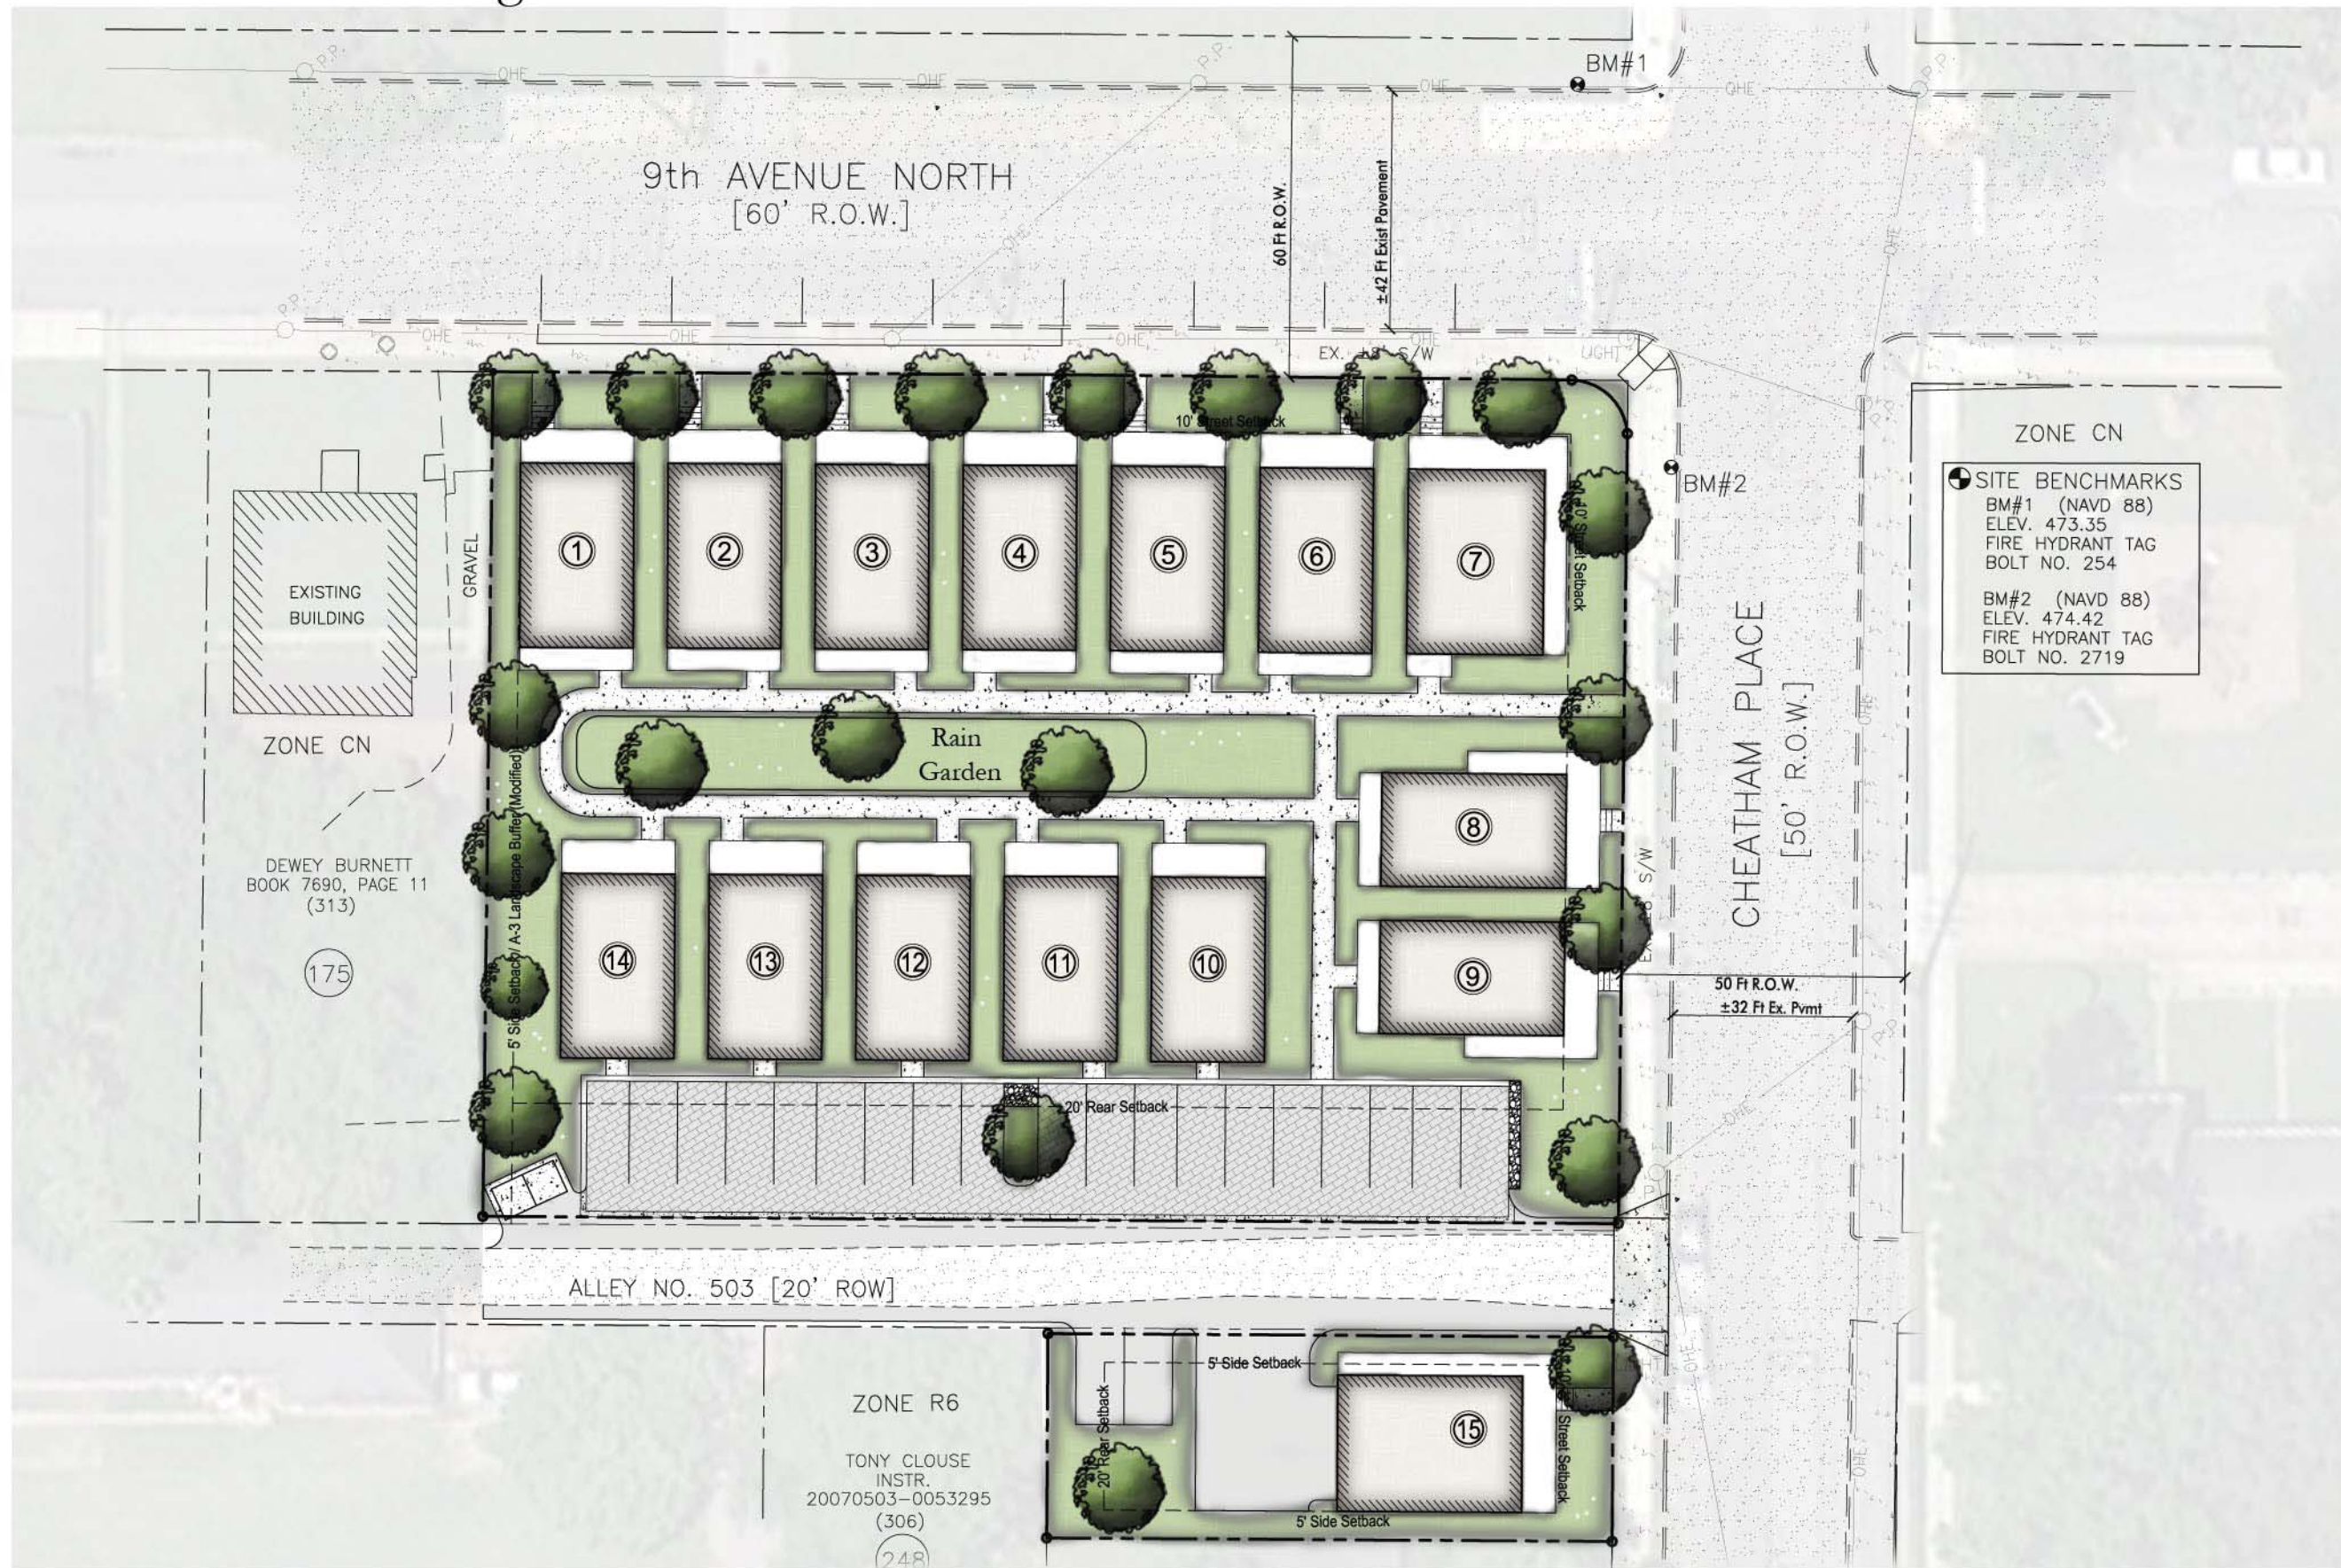

# Cheatham Place Cottages

Dale & Associates

ZONE CN

SITE BENCHMARKS	
BM#1 (NAVD 88)	ELEV. 473.35
FIRE HYDRANT TAG	BOLT NO. 254
BM#2 (NAVD 88)	ELEV. 474.42
FIRE HYDRANT TAG	BOLT NO. 2719

ZONE CN  
DEWEY BURNETT  
BOOK 7690, PAGE 11  
(313)

175

ZONE R6  
TONY CLOUSE  
INSTR.  
20070503-0053295  
(306)

248