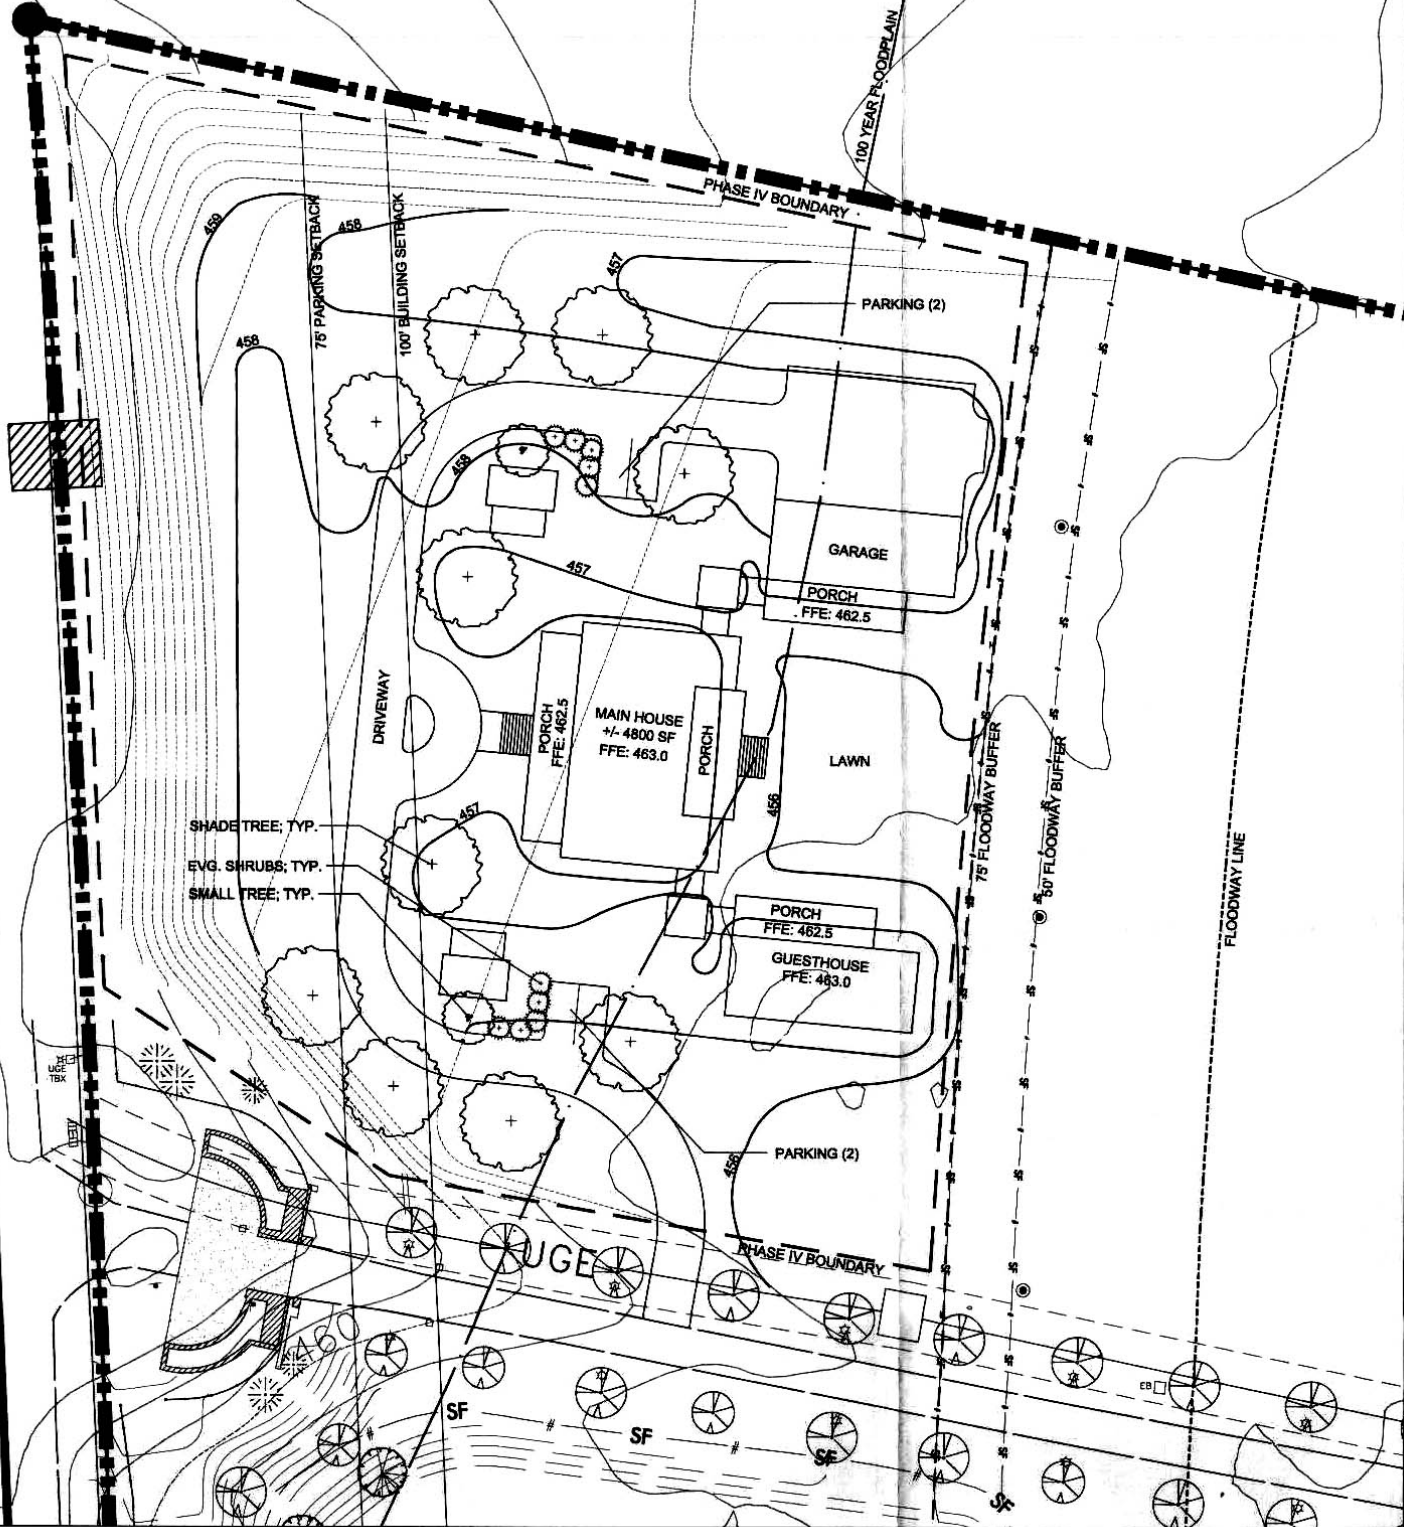

MELVIN & DENISE BROWN
4241 WHITES CREEK PIKE
WHITES CREEK, TN
MAP 40, PARCEL 163
ZONE: RS20
DB-20030805 0110979

WHITES CREEK PIKE - 60' R.O.W.

OH TEL/C

OH TEL/C

- SHADE TREE; TYP.
- EVG. SHRUBS; TYP.
- SMALL TREE; TYP.