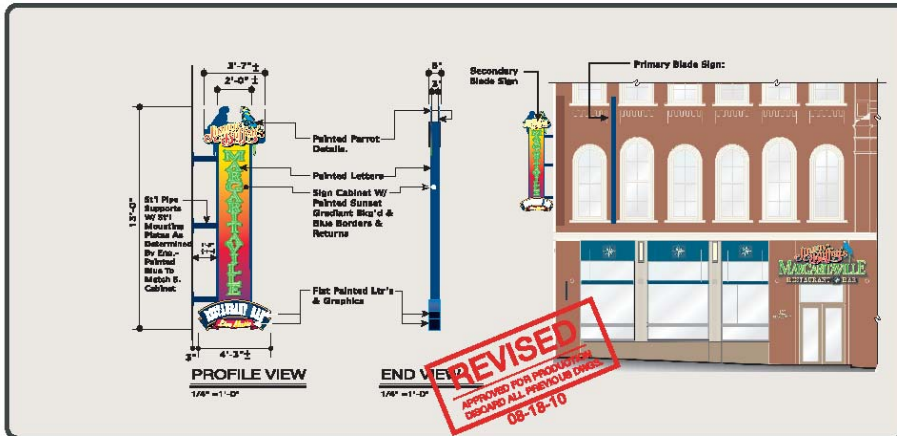

Proposal No.2010M-009EN-001

JIMMY BUFFETT'S MARGARITAVILLE		13'-0" x 4'-3" D/F Non-Illum. Blade Sign - One (1) Req'd		APPROVED BY: MIKE ADCOX		DATE: 08-18-10		WORK ORDER NO. #17066		REVISION: 106853-A30-03		PAGE 3 OF 10	
LOCATION: BROADWAY NASHVILLE, TN	DATE: 08-18-10	APPROVED BY: MIKE ADCOX	DATE: 08-18-10	WORK ORDER NO. #17066	REVISION: 106853-A30-03	PAGE 3 OF 10		APPROVED BY: MIKE ADCOX		DATE: 08-18-10	WORK ORDER NO. #17066		REVISION: 106853-A30-03

JIMMY BUFFETT'S MARGARITAVILLE		16'-3 1/2" x 5'-4" D/F Illum Wall Sign DETAILS	
LOCATION: 322 BROADWAY NASHVILLE, TN	DATE: 08-18-10	APPROVED BY: MIKE ADCOX	DATE: 08-18-10
WORK ORDER NO. #17066	REVISION: 106853-K30-02	PAGE 2 OF 9	