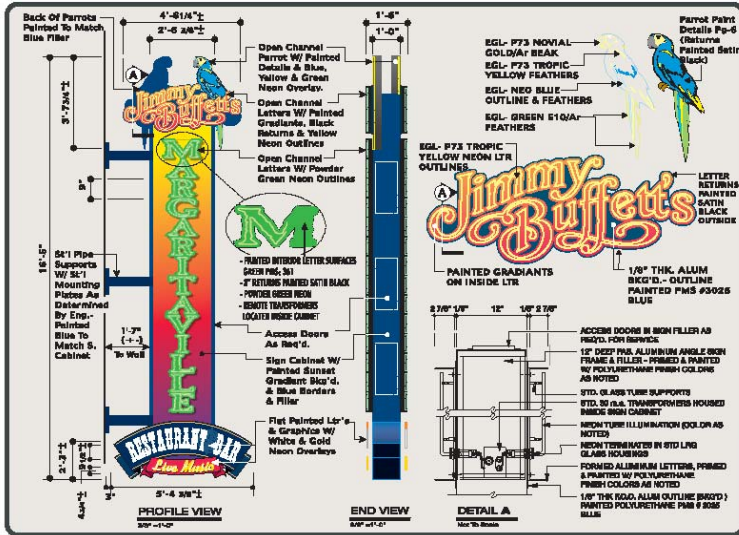

Proposal No.2010M-009EN-001

JIMMY BUFFETT'S MARGARITAVILLE		13'-0" x 4'-3" D/F Non-Illum. Blade Sign - One (1) Req'd		APPROVED BY: MIKE ADCOX		DATE: 08-18-10		WORK ORDER NO. #17066		REVISION: 106853-A30-03		PAGE 3 OF 10	
LOCATION: BROADWAY NASHVILLE, TN	DATE: 08-18-10	APPROVED BY: MIKE ADCOX	DATE: 08-18-10	WORK ORDER NO. #17066	REVISION: 106853-A30-03	PAGE 3 OF 10		APPROVED BY: MIKE ADCOX		DATE: 08-18-10	WORK ORDER NO. #17066		REVISION: 106853-A30-03

JIMMY BUFFETT'S MARGARITAVILLE		16'-3 1/2" x 5'-4" D/F Illum Wall Sign DETAILS	
LOCATION: 322 BROADWAY NASHVILLE, TN	DATE: 08-18-10	APPROVED BY: MIKE ADCOX	DATE: 08-18-10
WORK ORDER NO. #17066	REVISION: 106853-K30-02	PAGE 2 OF 9	