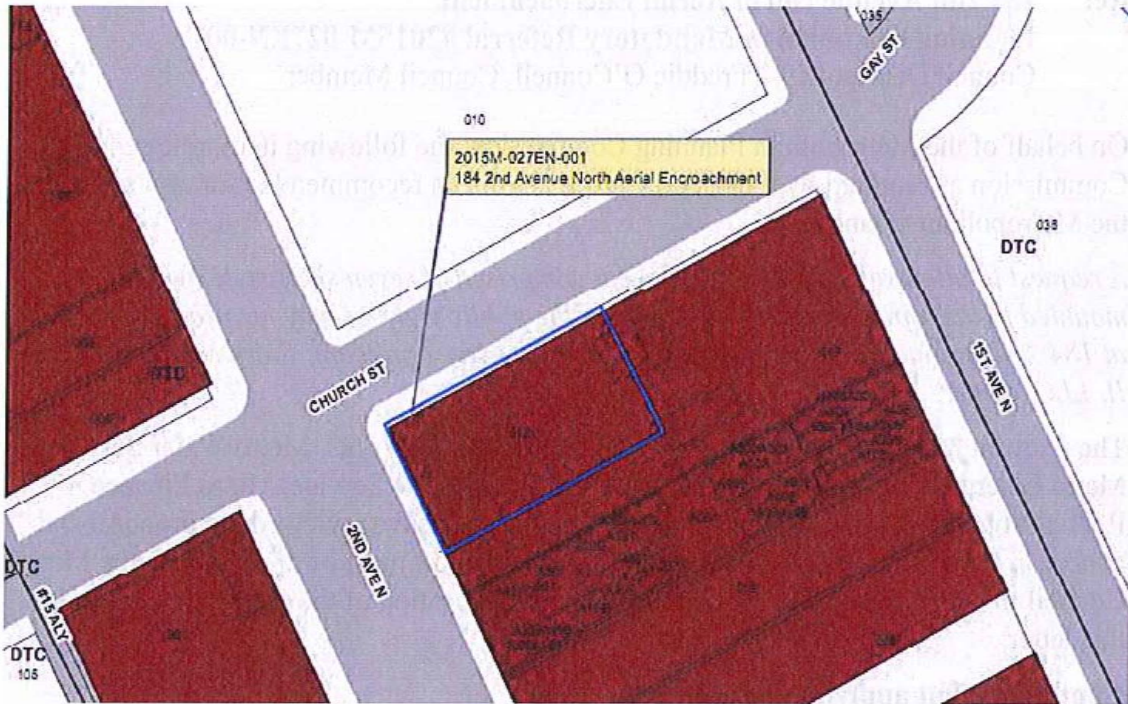

**Proposal No. 2015M-027EN-001**

Hooters  
184 2nd Ave North  
Nashville, TN

4 Shelf Awnings

Frame: 1" x 1" x .125 aluminum  
Fabric: Sunbrella Canvas/Orange F.R.  
Graphics: See attached  
Designed for 90 mph Wind Load

Z = Z bracket  
attachment across top and bottom, 1 on each side  
24" O.C. Attached with 3/8" x 4" lag-bolt

8.20.15 camelcanvas.com

9.17.15

camelcanvas.com

Hooters - Nashville  
wo#1345

Awnings will be Sunbrella Orange  
Graphics to be as shown above