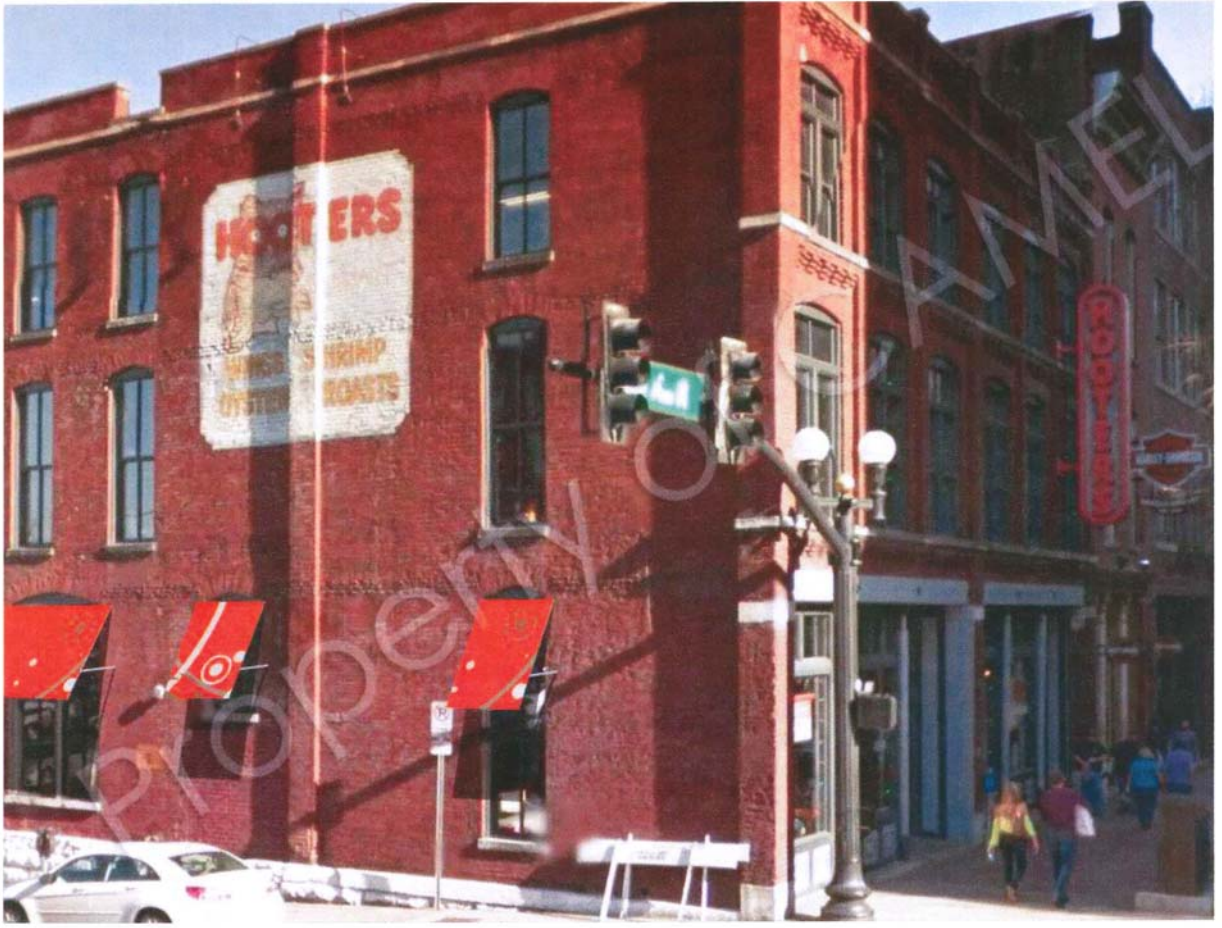

**Proposal No. 2015M-027EN-001**

Hooters  
184 2nd Ave North  
Nashville, TN

4 Shelf Awnings

Frame: 1" x 1" x .125 aluminum  
Fabric: Sunbrella Canvas/Orange F.R.  
Graphics: See attached  
Designed for 90 mph Wind Load

Z = Z bracket  
attachment across top and bottom, 1 on each side  
24" O.C. Attached with 3/8" x 4" lag-bolt

8.20.15 camelcanvas.com

9.17.15

camelcanvas.com

Hooters - Nashville  
wo#1345

Awnings will be Sunbrella Orange  
Graphics to be as shown above