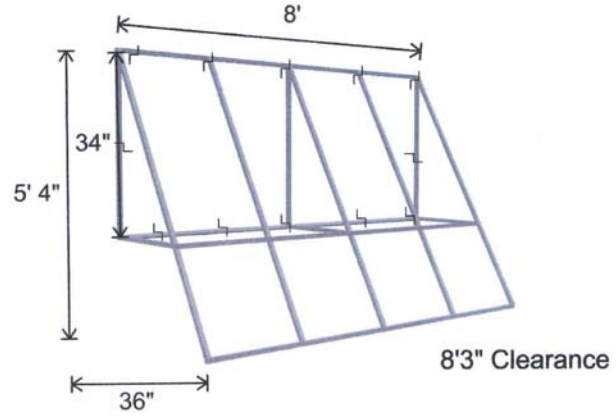

**Proposal No. 2015M-027EN-001**

Hooters  
184 2nd Ave North  
Nashville, TN

4 Shelf Awnings

Frame: 1" x 1" x .125 aluminum  
Fabric: Sunbrella Canvas/Orange F.R.  
Graphics: See attached  
Designed for 90 mph Wind Load

Z = Z bracket  
attachment across top and bottom, 1 on each side  
24" O.C. Attached with 3/8" x 4" lag-bolt

8.20.15 camelcanvas.com

9.17.15

camelcanvas.com

Hooters - Nashville  
wo#1345

Awnings will be Sunbrella Orange  
Graphics to be as shown above