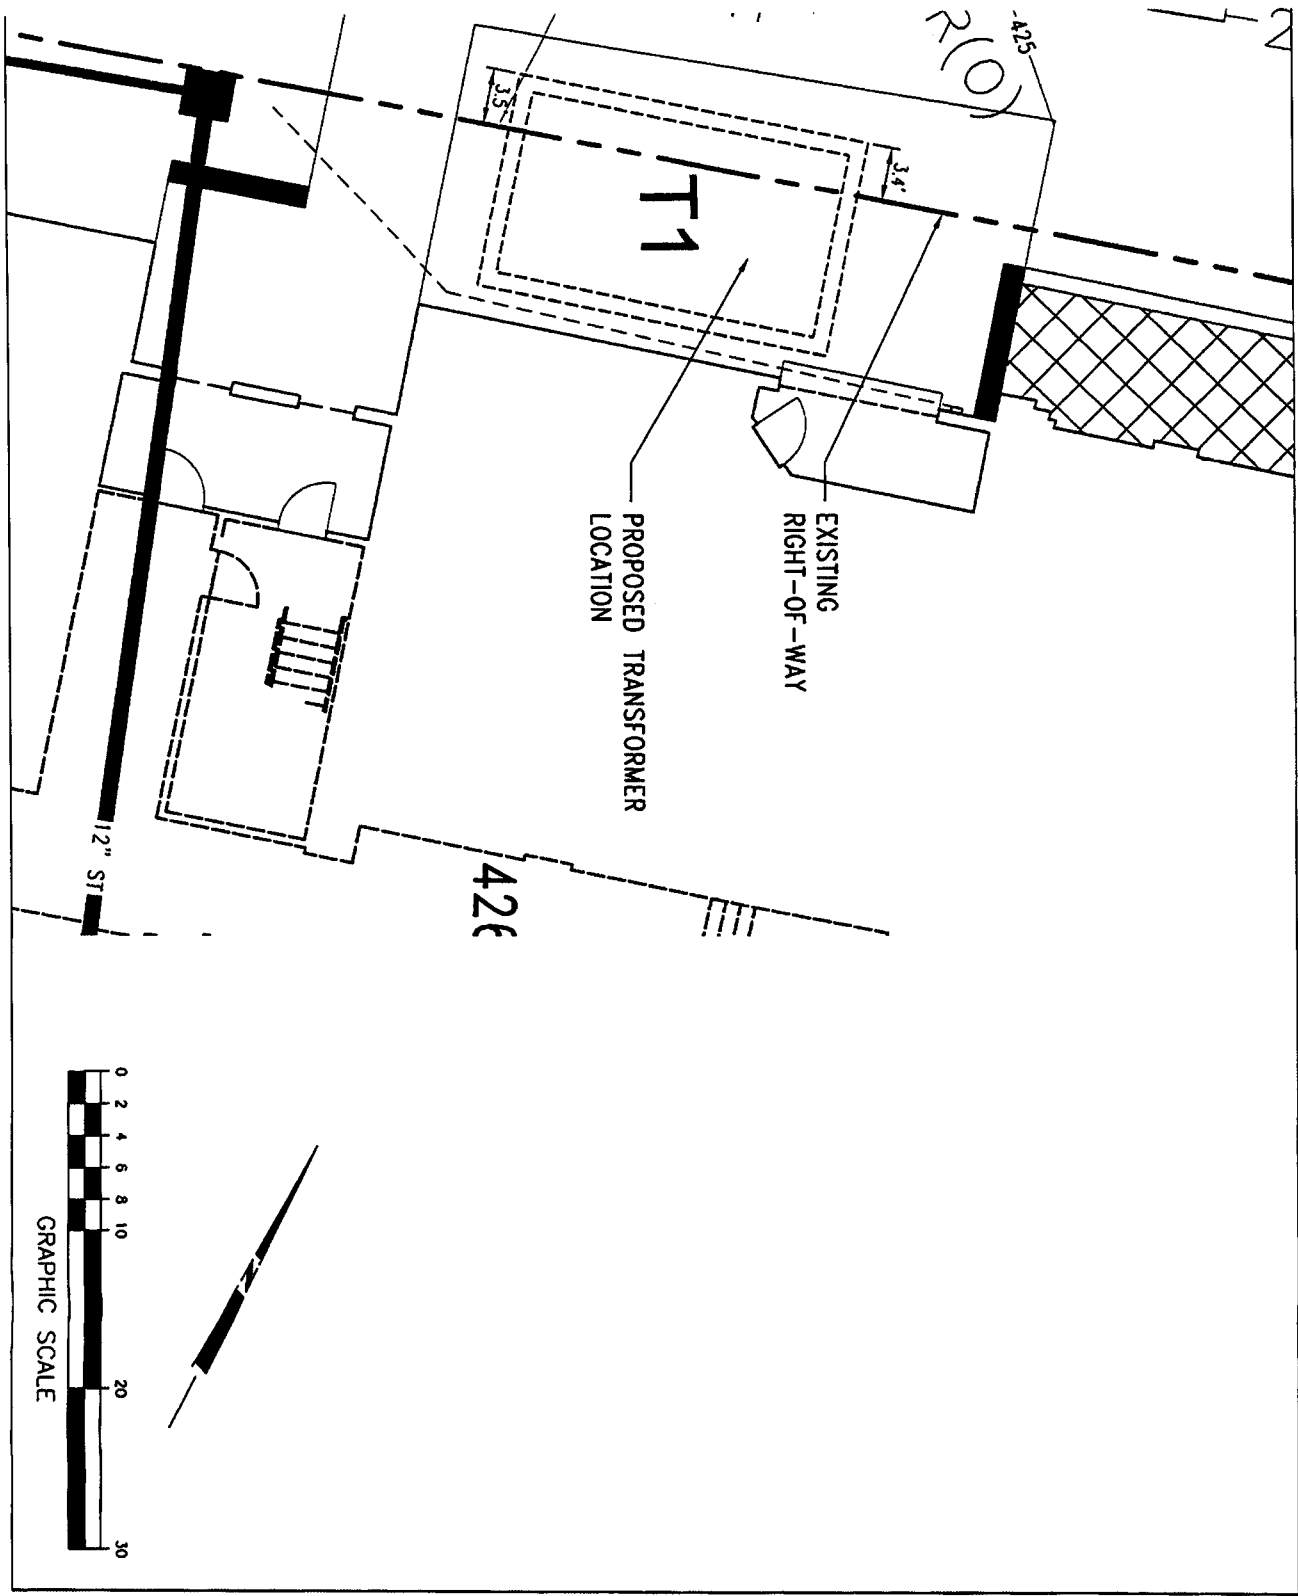

TRANSFORMER EXHIBIT
C2

NO.	DESCRIPTION	DATE

BGO
architects
400 Balfour Road
#100 Nashville, TN 37217
615.259.4141
bgoarchitects.com

THE CARILLON
— APARTMENTS IN NASHVILLE, TENNESSEE FOR
EMFREY DEVELOPMENT COMPANY

Littlejohn
1926 21st Avenue South, NASHVILLE, TENNESSEE 37212
T 615.262.4144 F 615.262.4920 www.littlejohn.com
Residential | Commercial | Developer | Planners | Knowledge | Creativity | Passion | Trust