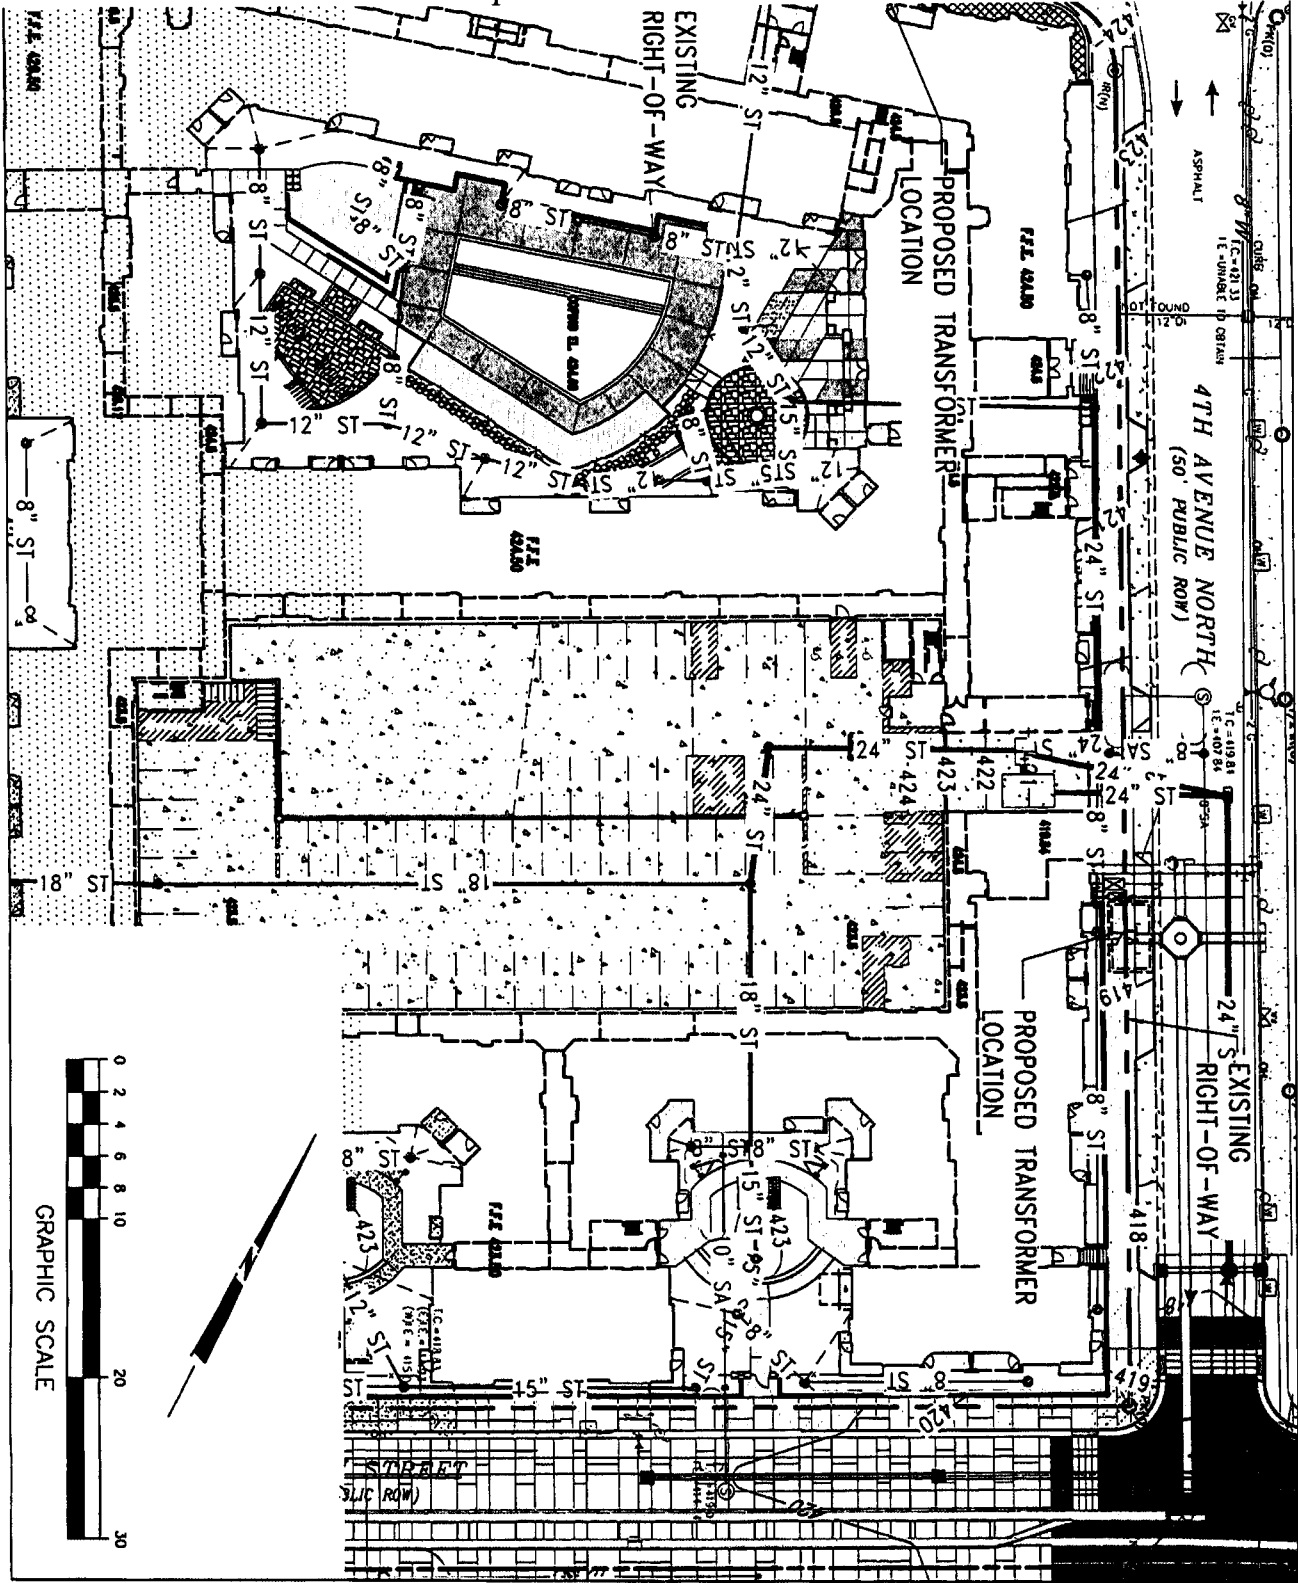

Proposal No 2014M-014EN-001

C1  
SITE  
KEY MAP

NO.	REVISION	DATE

1402 Bellvue Road  
Nashville, TN 37203  
615.255.4144  
www.carillon.com

**BGO**  
architects

**THE CARILLON**  
— APARTMENTS IN NASHVILLE, TENNESSEE FOR  
EMBREY DEVELOPMENT COMPANY