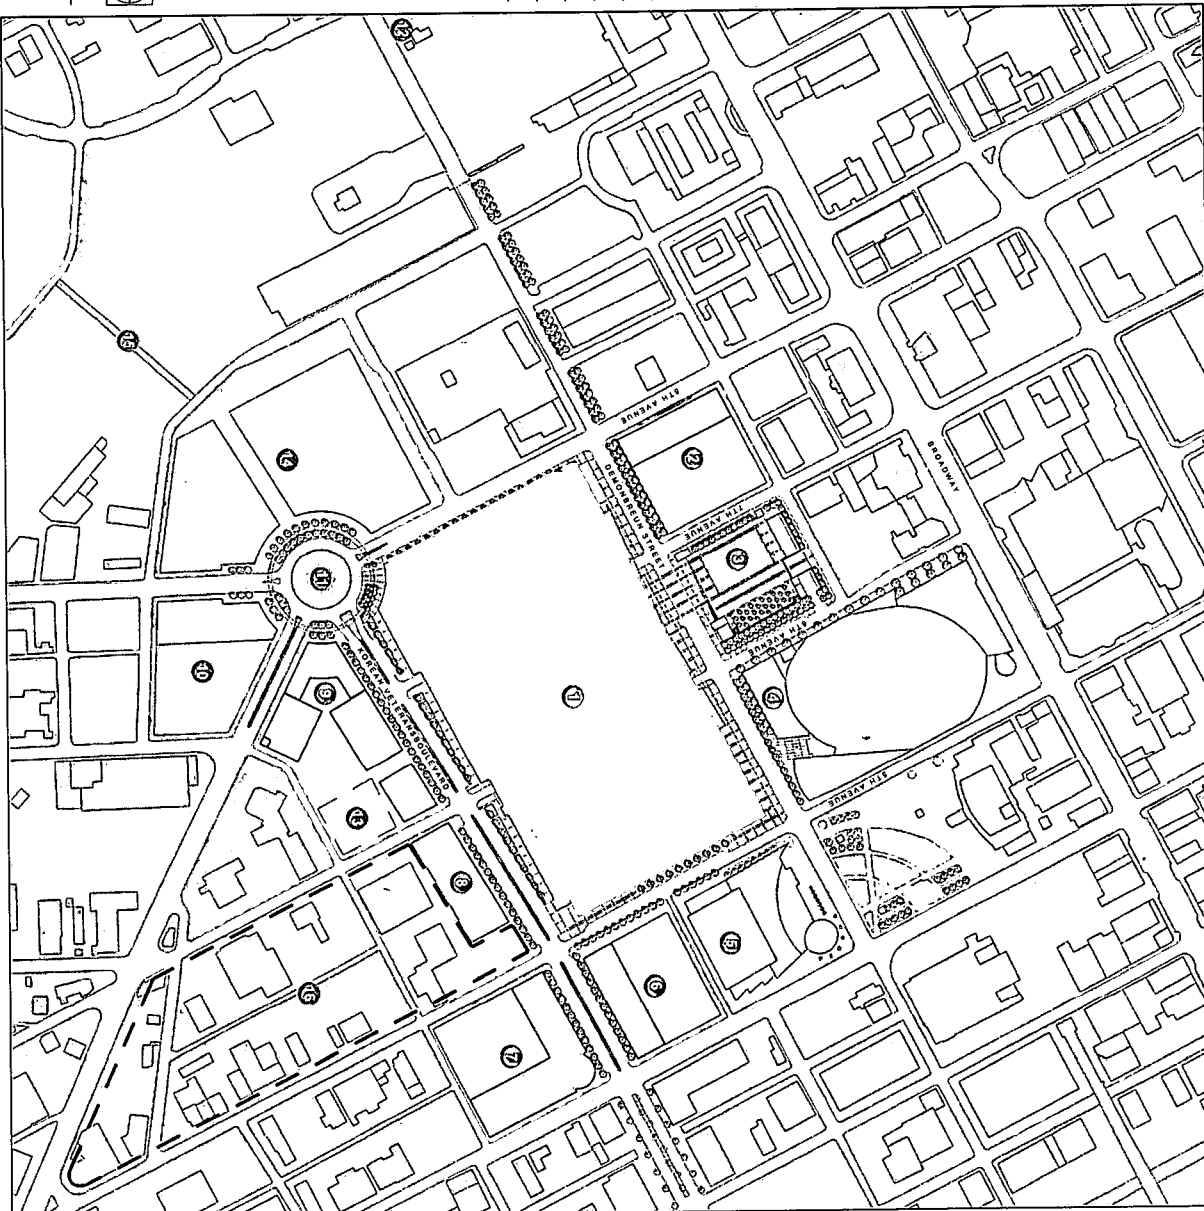

# EXHIBIT A

- KEY**
- 1. CONVENTION CENTER SITE
  - 2. POTENTIAL HOTEL SITE OR OTHER DEVELOPMENT
  - 3. POTENTIAL PARKING STRUCTURE BELOW CITY PARK
  - 4. POTENTIAL COMMERCIAL DEVELOPMENT
  - 5. POTENTIAL EXPANSION OF COUNTRY MUSIC HALL OF FAME AND MUSEUM
  - 6. POTENTIAL HOTEL SITE OR OTHER DEVELOPMENT
  - 7. POTENTIAL HOTEL SITE OR OTHER DEVELOPMENT
  - 8. POTENTIAL DEVELOPMENT
  - 9. POTENTIAL DEVELOPMENT
  - 10. POTENTIAL DEVELOPMENT
  - 11. ROUNDABOUT PARK
  - 12. DEMONBREUN STREET GREENWAY CONNECTION
  - 13. POTENTIAL NCS SUBSTATION RELOCATION
  - 14. POTENTIAL DEVELOPMENT
  - 15. POTENTIAL PEDESTRIAN BRIDGE TO GULCH
  - 16. POTENTIAL CONVENTION CENTER EXPANSION