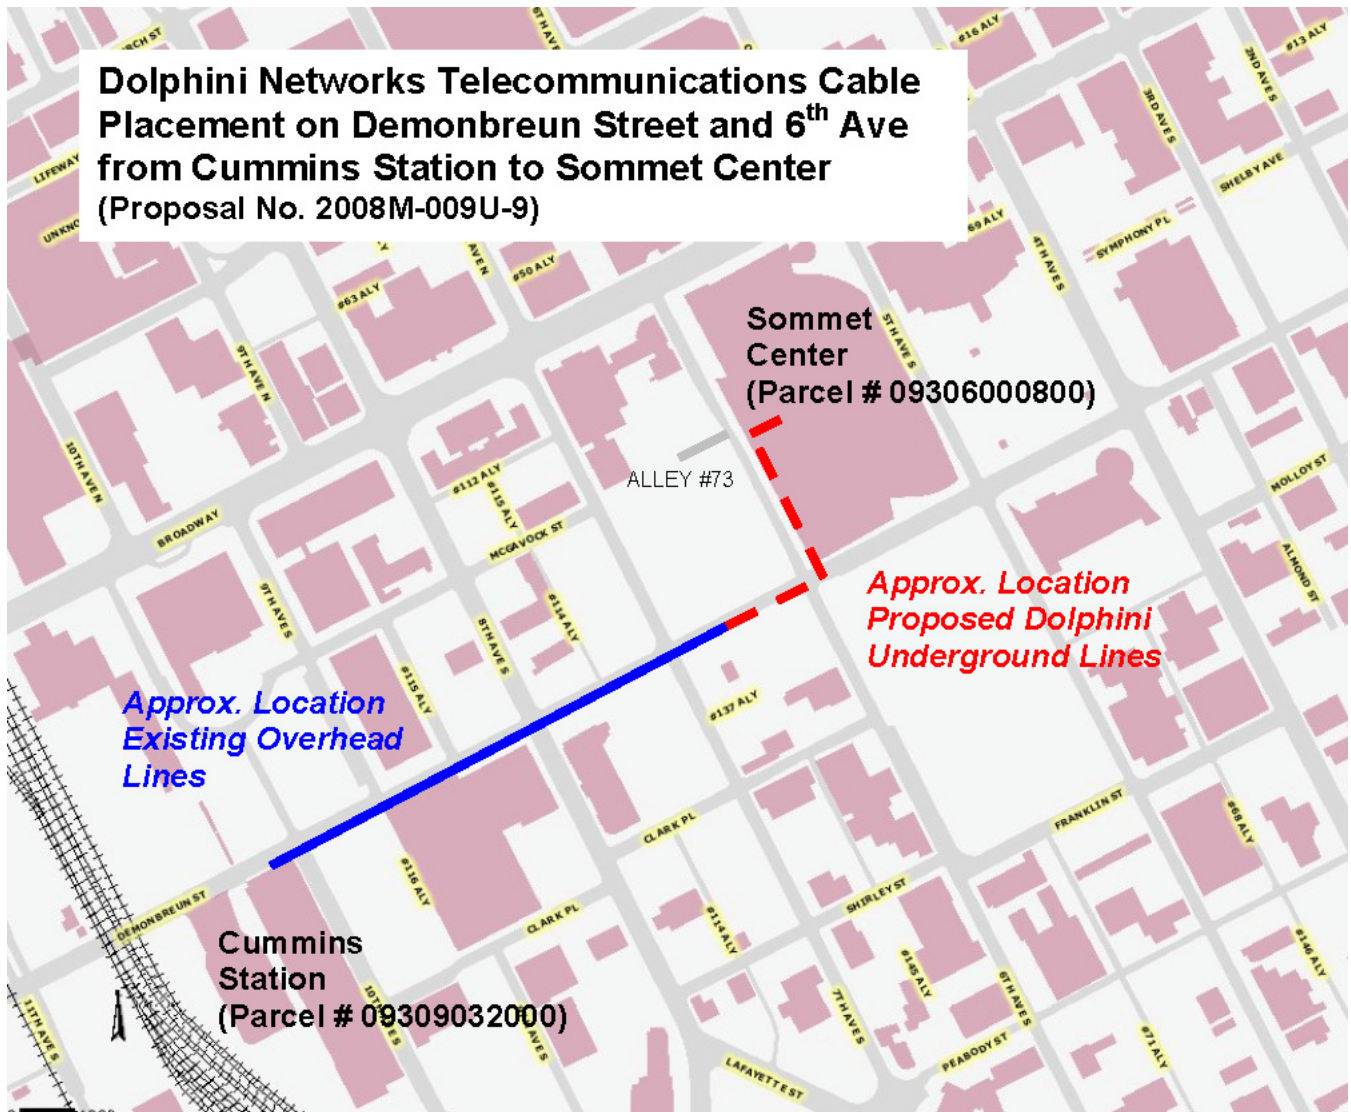

Dolphini Networks Telecommunications Cable Placement on Demonbreun Street and 6th Ave from Cummins Station to Sommet Center (Proposal No. 2008M-009U-9)

Approx. Location Existing Overhead Lines

Approx. Location Proposed Dolphini Underground Lines

**Cummins Station
(Parcel # 09309032000)**

**Sommet Center
(Parcel # 09306000800)**

ALLEY #73